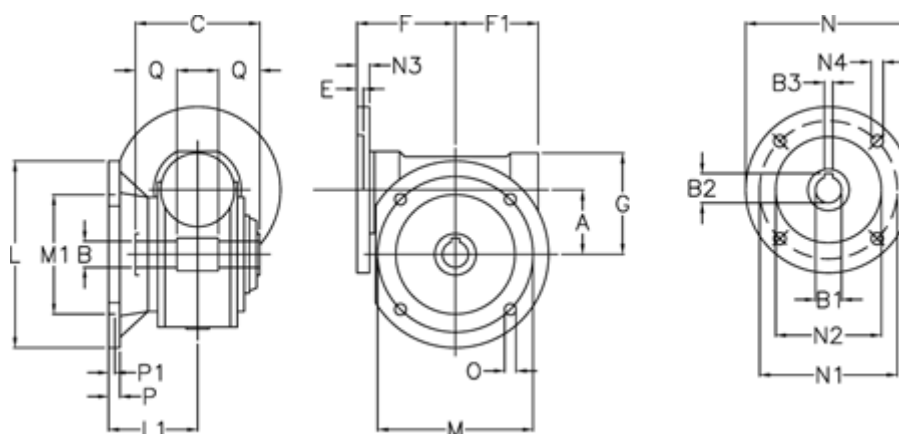

# Data Sheet

Article number: 3902130056535

Description: Worm gear  
VF 130-FC1-56-90B5, without lubrication

## Measures

A = 130	F1 = 154	N2 = 130
B = 45 H7	G = 195	N3 = 17
B1 E7 = 24	L = 320	N4 = 11
B2 = 27.3	L1 = 137.5	O = 16
B3 H9 = 8	M = 255	P = 20
C = 165	M1 = 180	P1 = 12
E = 0.5	N = 200	Q = 52.5
F = 185	N1 = 165	